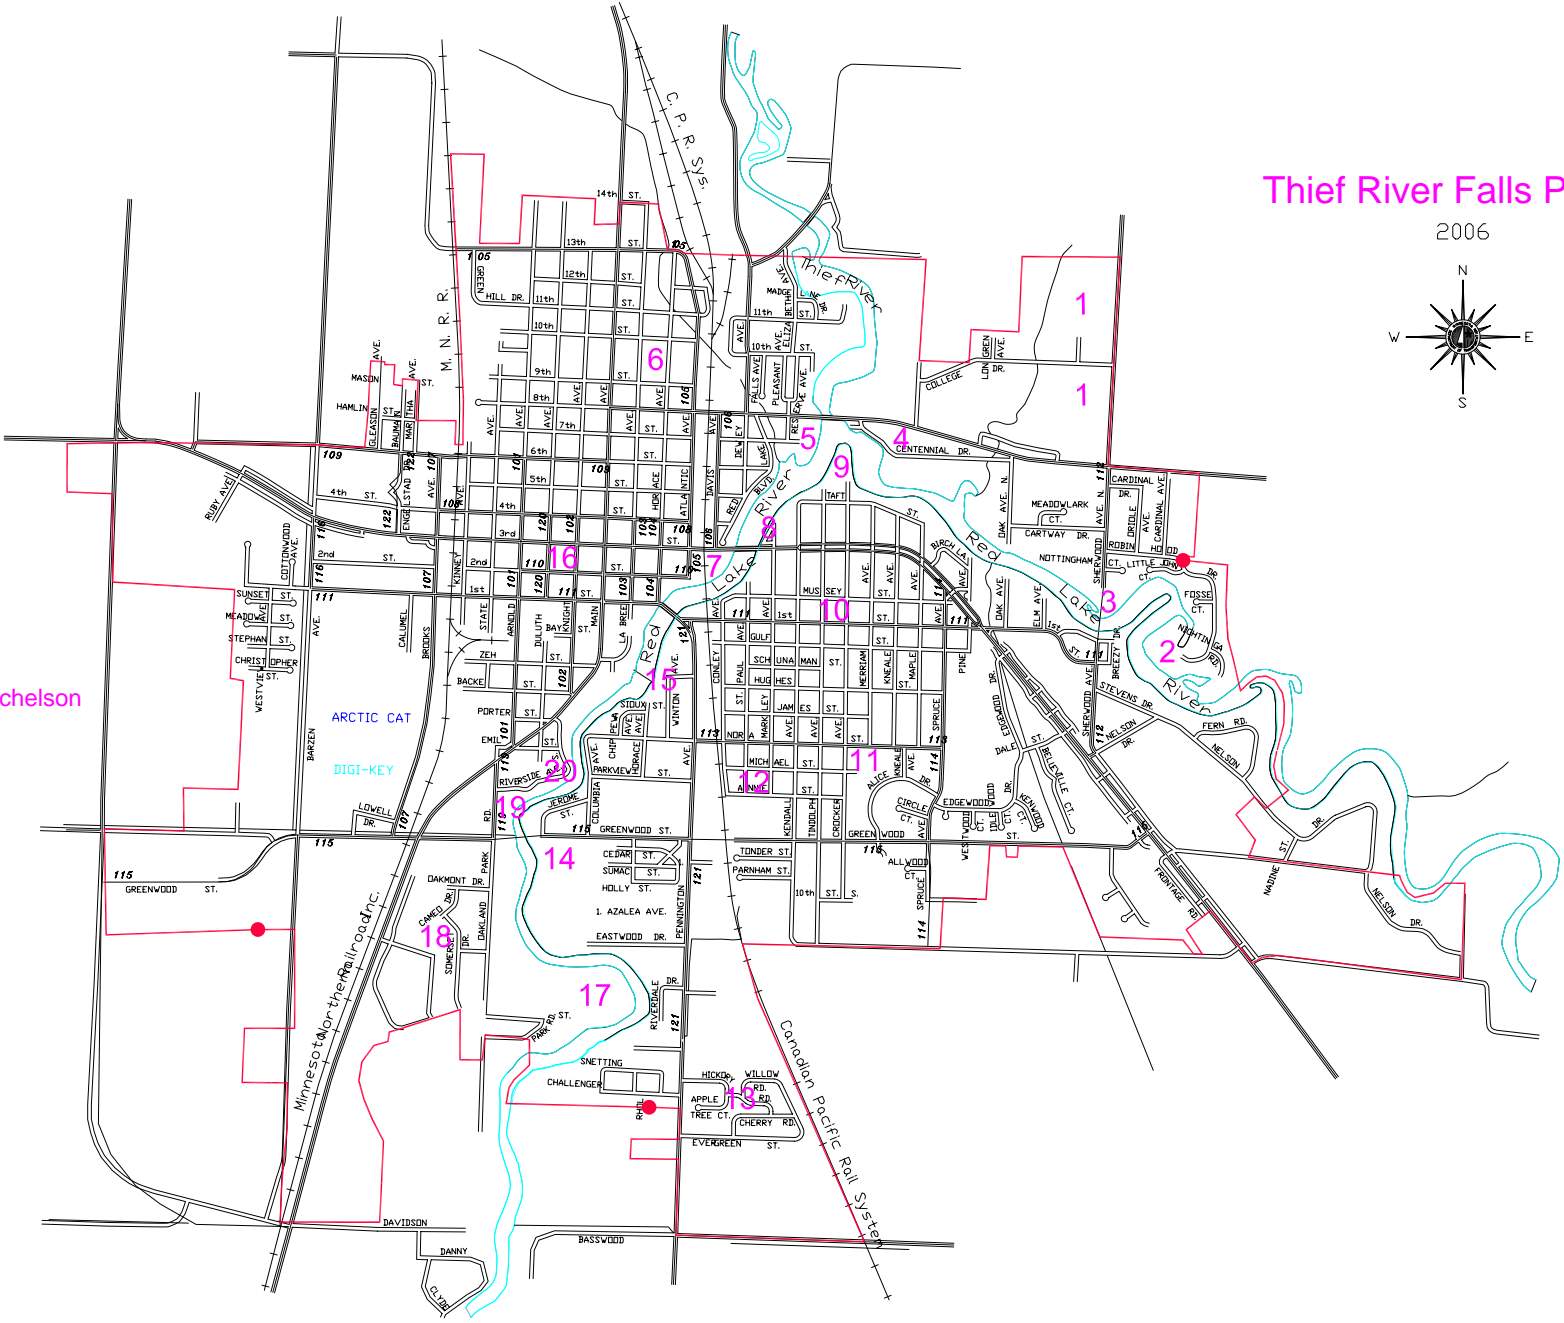

1. Multi-Events Complex
2. Alan-A-Dale
3. Finsbury
4. Centennial
5. Red Robe
6. Northrop
7. Elks
8. Boy Scout
9. Bill Lafave
10. Engelstad
11. Lions
12. Annie
13. SouthTown
14. Greenwood Trails/Michelson
15. Millyard
16. Floyd B. Olson
17. Oakland
18. Somerset
19. Tourist/Campground
20. Hartz

Thief River Falls Parks

2006