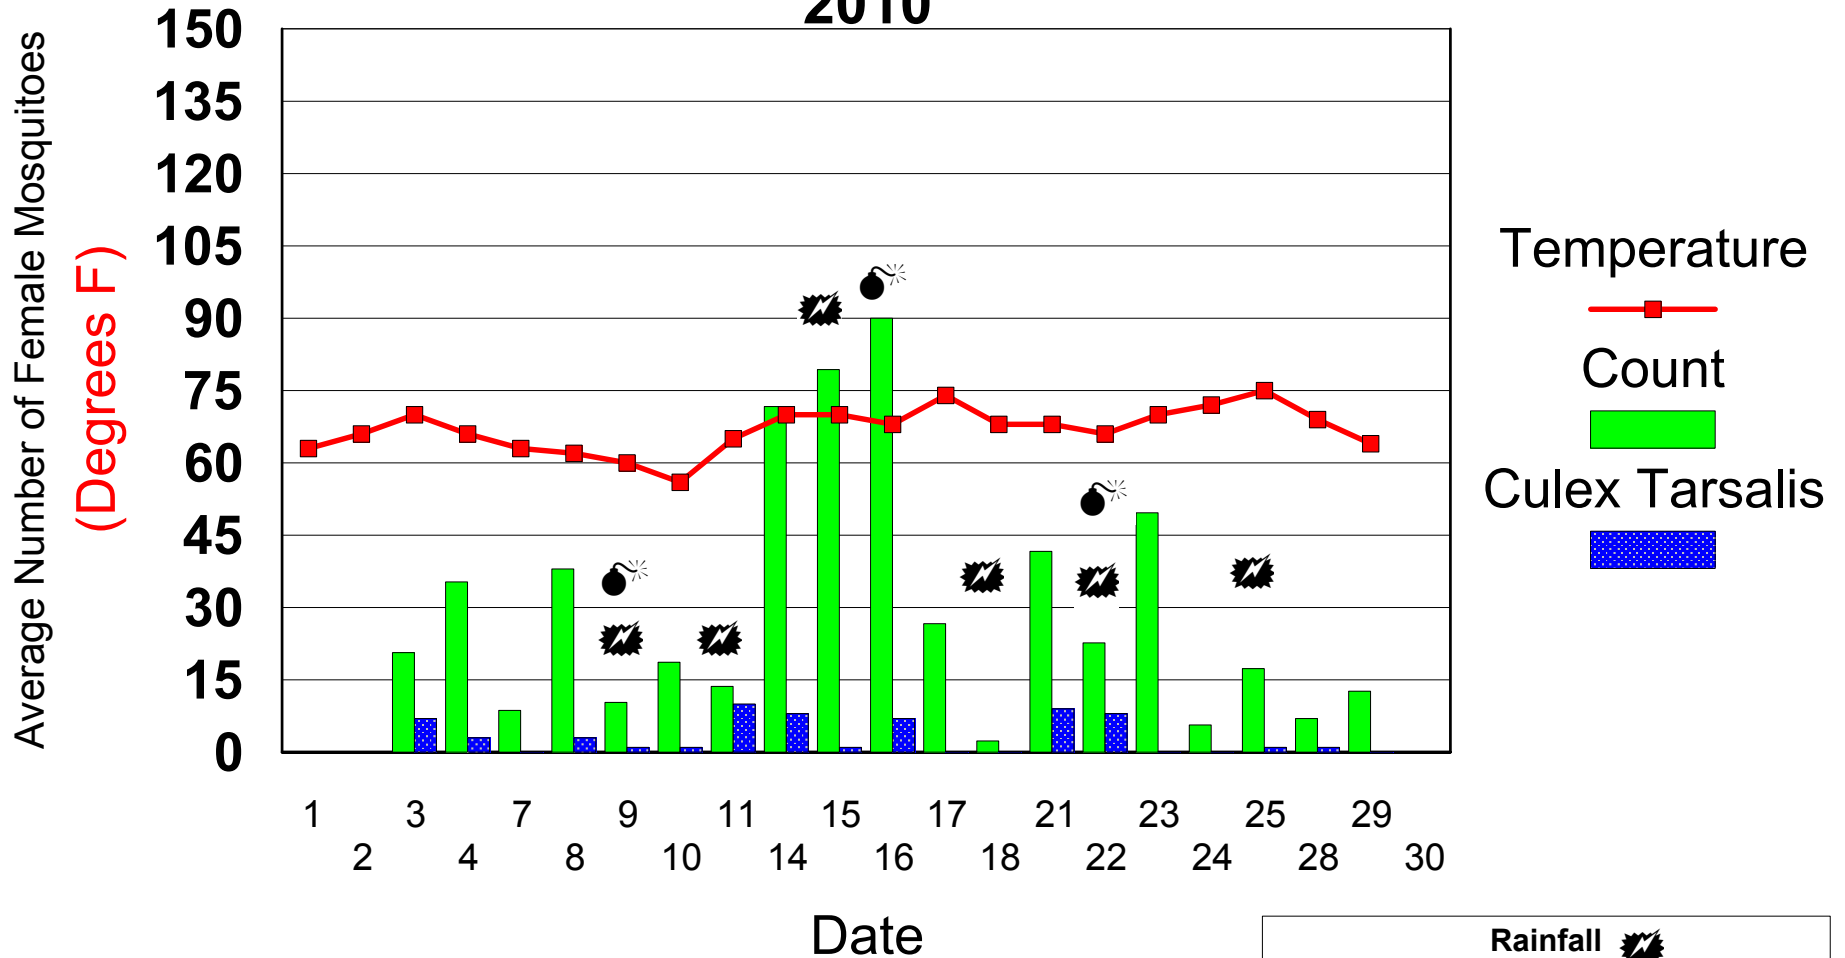

June Average Daily Mosquito Counts 2010

Spray Dates

6/9	6/22
6/16	

Rainfall

6/9	.3
6/11	1.0
6/15	.1
6/18	.25
6/22	.2
6/25	1.5