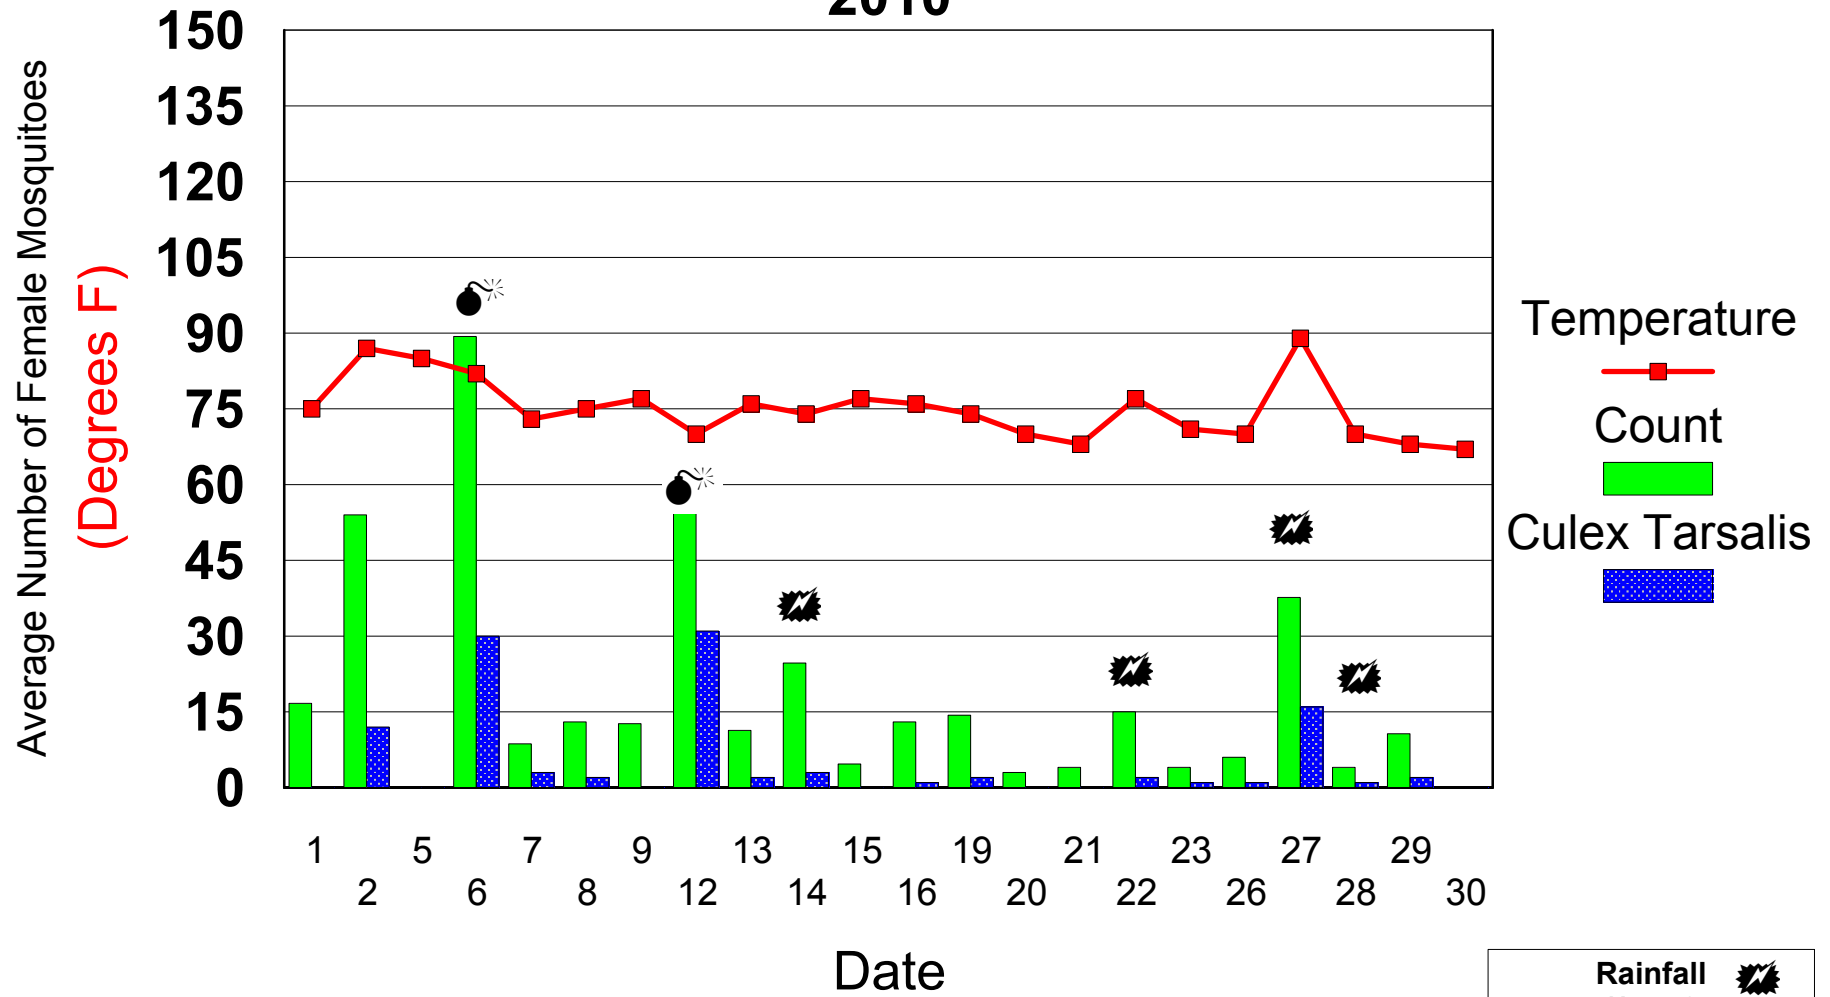

July Average Daily Mosquito Counts 2010

Spray Dates
7/6
7/12

Rainfall
7/14 .25
7/22 1.0
7/27 .10
7/28 .29