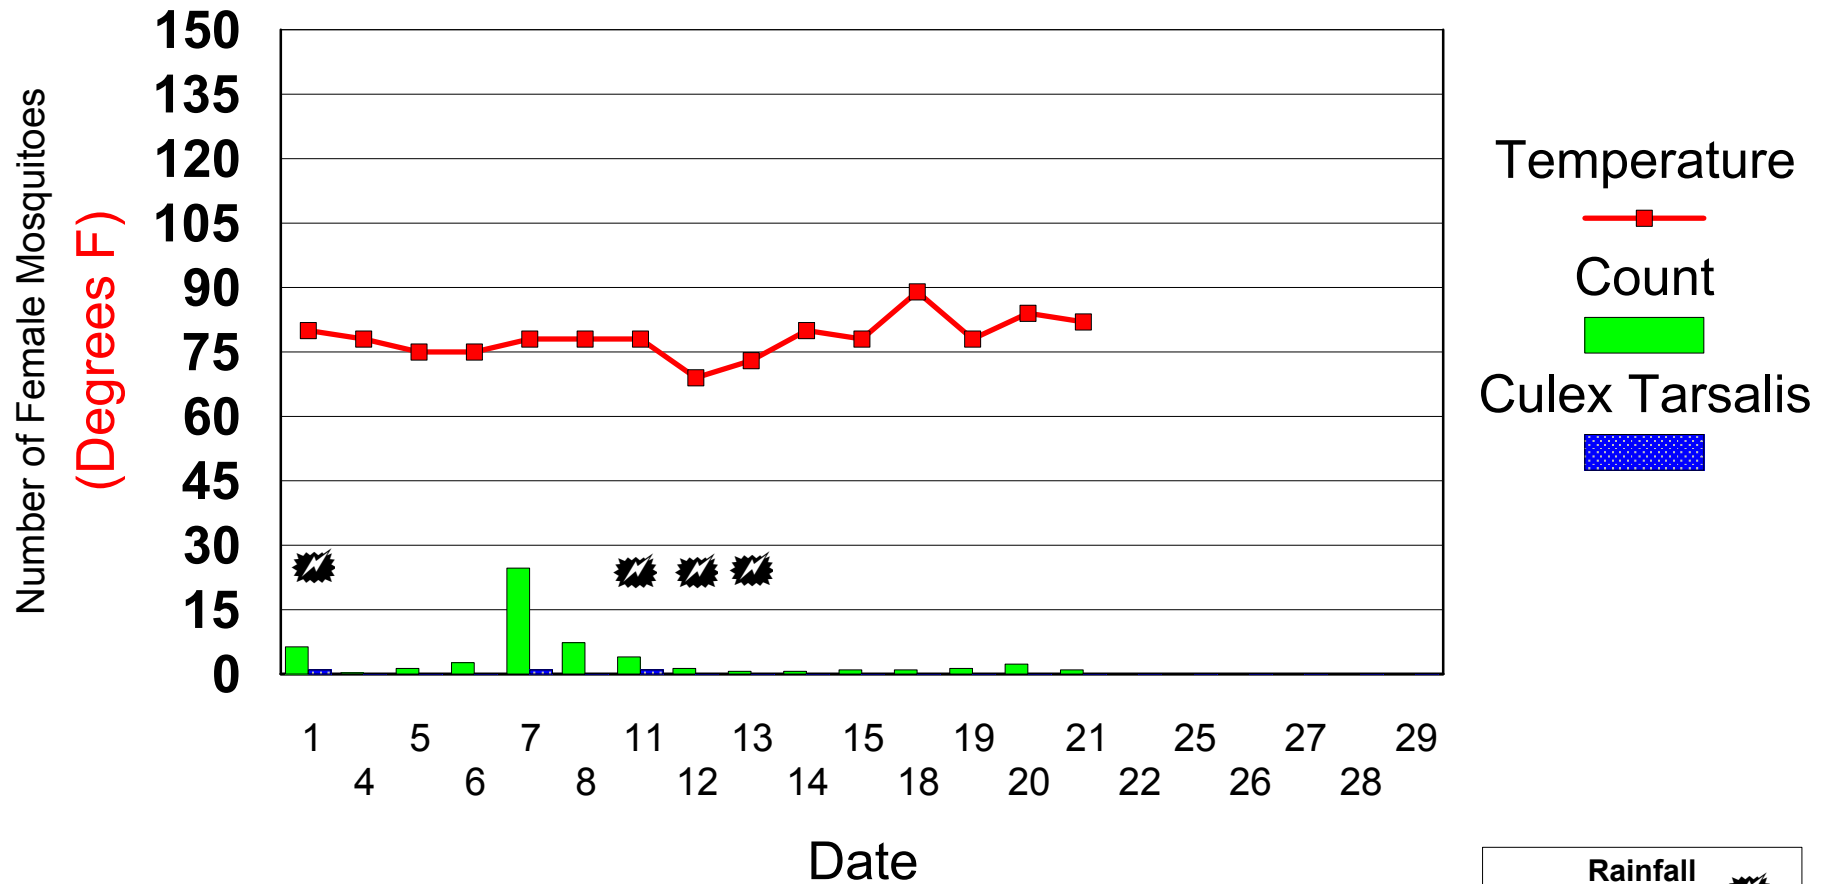

# August Average Daily Mosquito Counts 2008

Spray Dates  
None 

Rainfall		
8/4	.01	
8/11	.40	
8/12	.67	
8/13	.46	