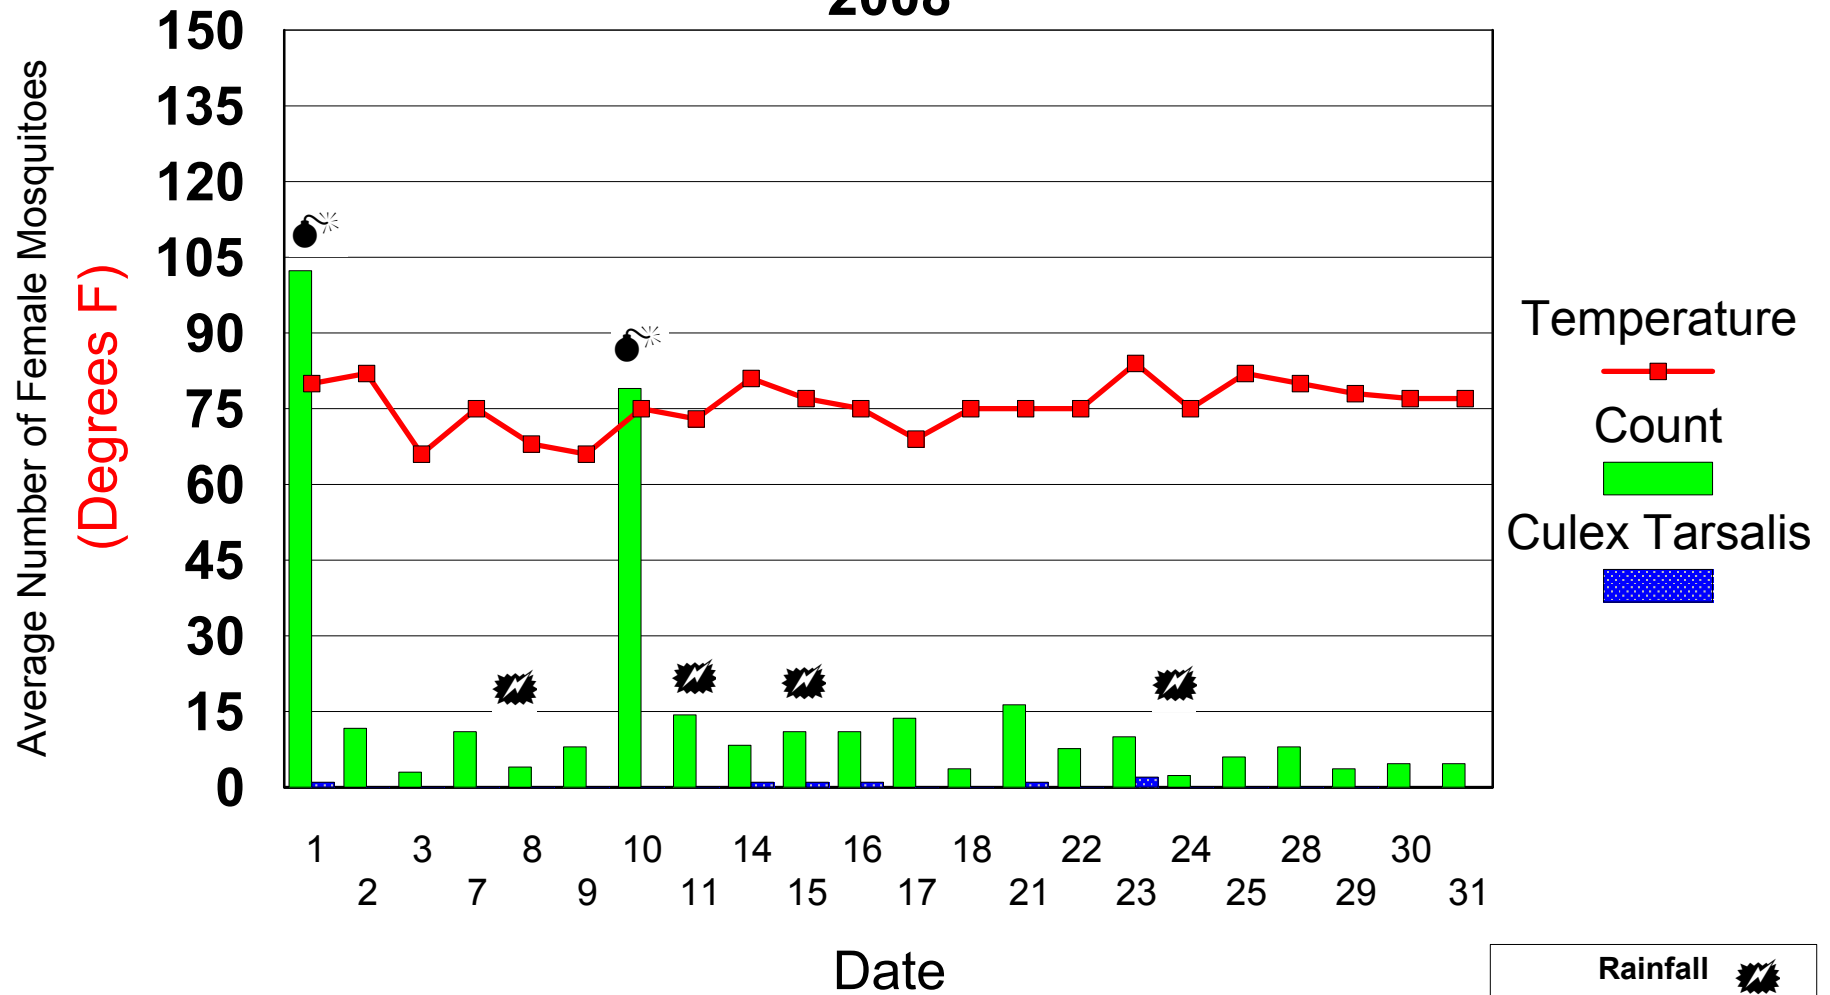

July Average Daily Mosquito Counts 2008

Spray Dates 

7/1
7/10

Rainfall 

7/8	.80
7/11	.24
7/15	.10
7/24	.16