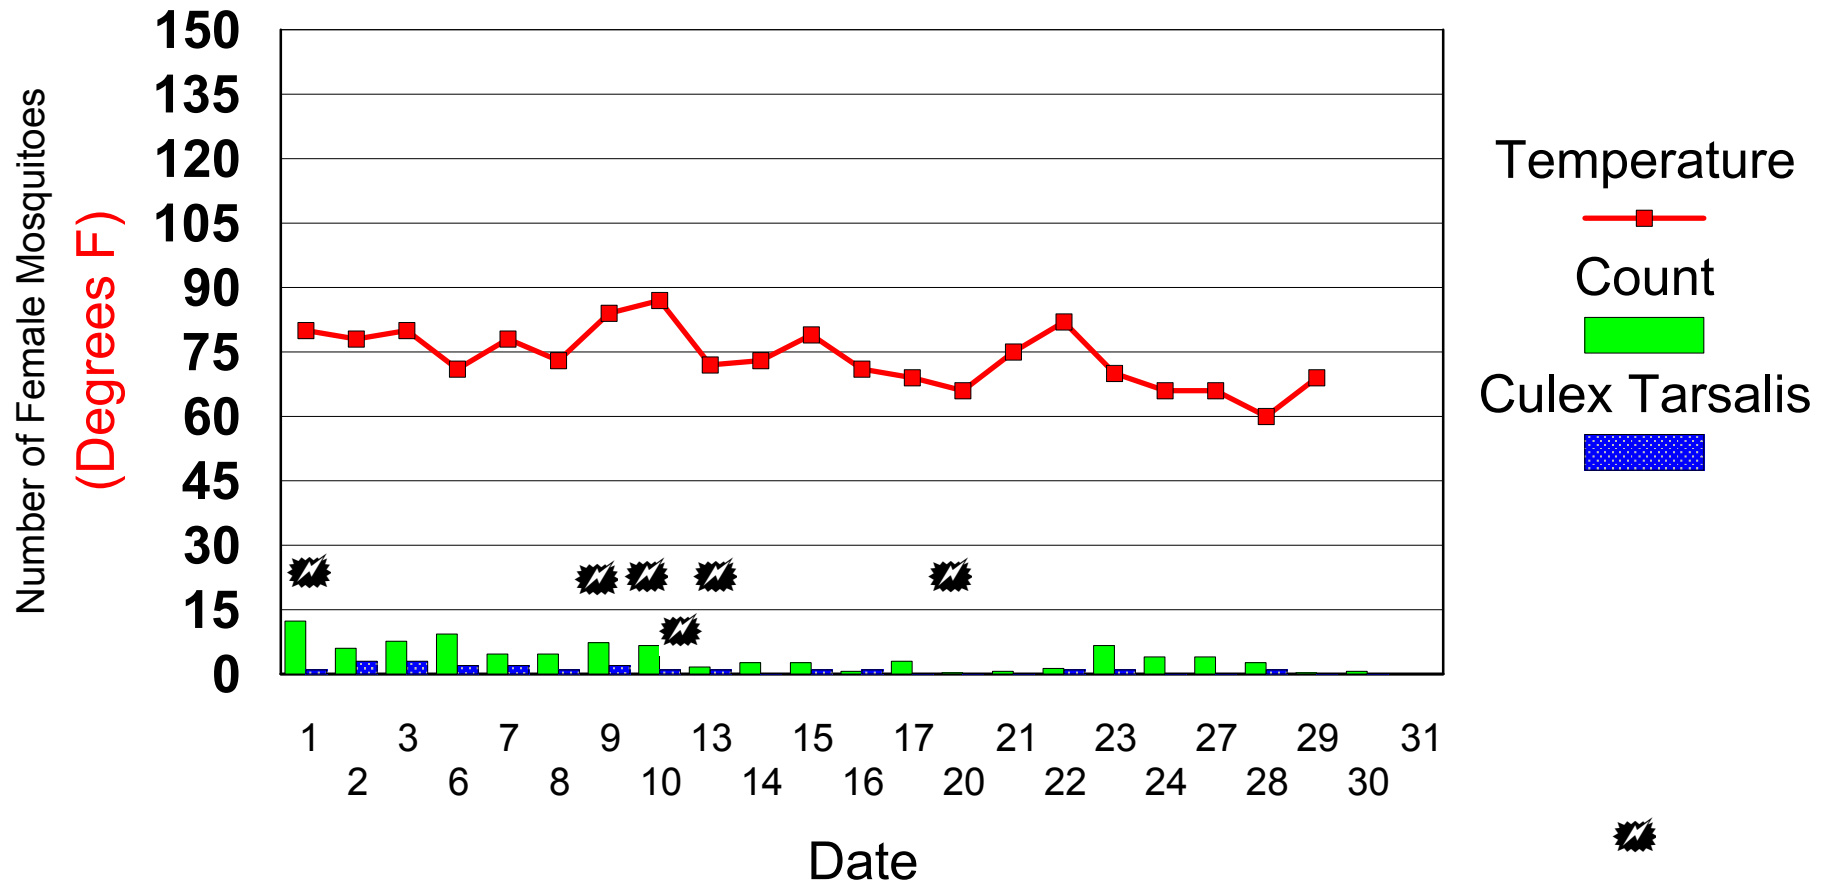

August Average Daily Mosquito Counts 2007

Spray Dates
None 

Rainfall	
8/1 -	0.10 in.
8/9 -	0.10 in.
8/10 -	0.40 in.
8/11 -	0.15 in.
8/13 -	0.21 in.
8/20 -	0.12 in.

August Average Daily Mosquito Counts 2007

Spray Dates
None 

Rainfall	
8/1 -	0.10 in.
8/9 -	0.10 in.
8/10 -	0.40 in.
8/11 -	0.15 in.
8/13 -	0.21 in.
8/20 -	0.12 in.