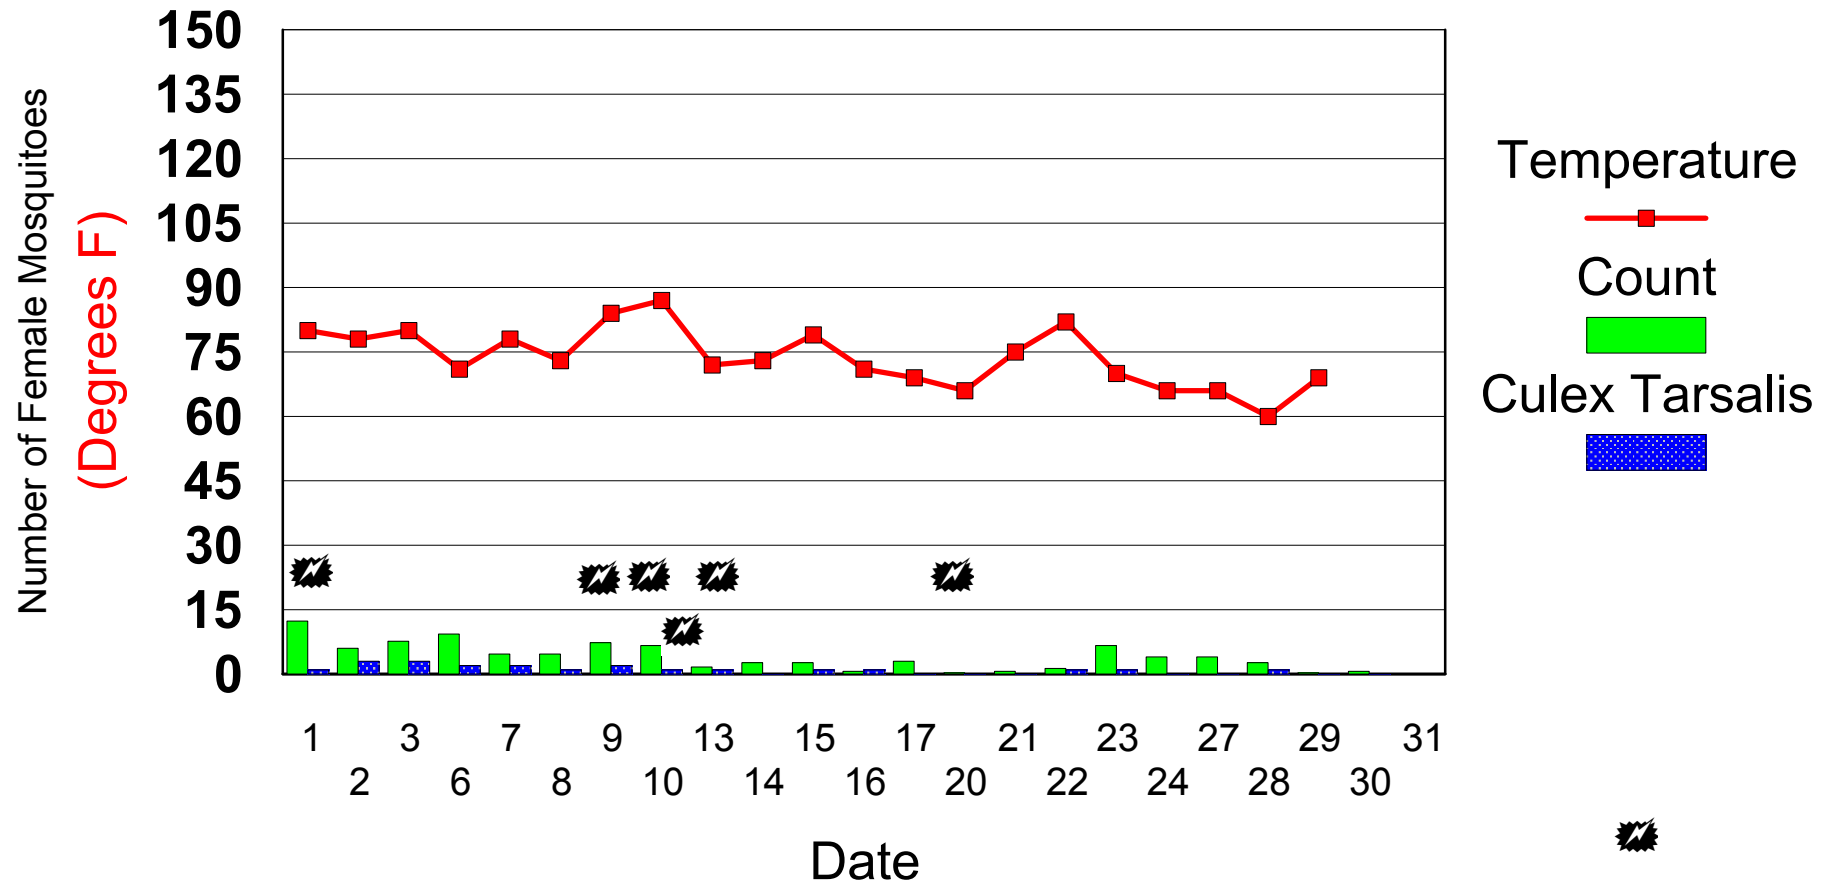

August Average Daily Mosquito Counts 2007

Spray Dates
None 

Rainfall	
8/1 -	0.10 in.
8/9 -	0.10 in.
8/10 -	0.40 in.
8/11 -	0.15 in.
8/13 -	0.21 in.
8/20 -	0.12 in.

August Average Daily Mosquito Counts 2007

Spray Dates
None 

Rainfall	
8/1 -	0.10 in.
8/9 -	0.10 in.
8/10 -	0.40 in.
8/11 -	0.15 in.
8/13 -	0.21 in.
8/20 -	0.12 in.