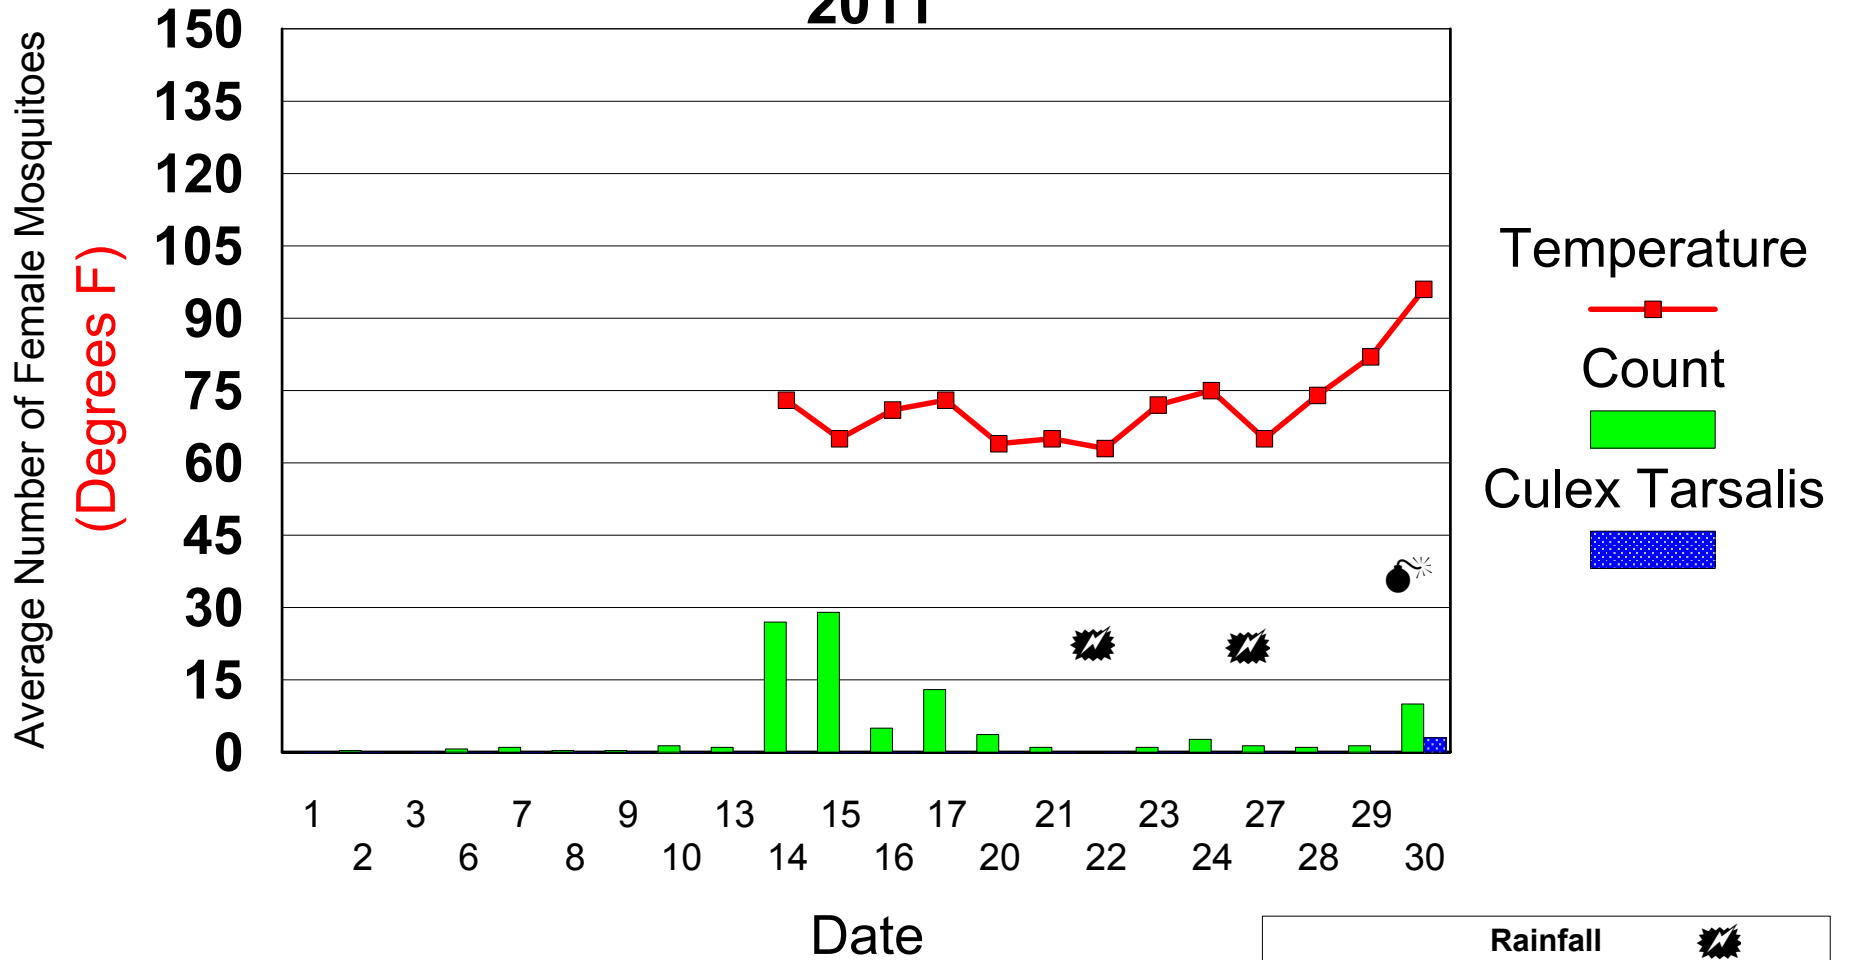

June Average Daily Mosquito Counts 2011

Spray Dates
6/30

Rainfall
6/22 1.5"
6/27 1.0"