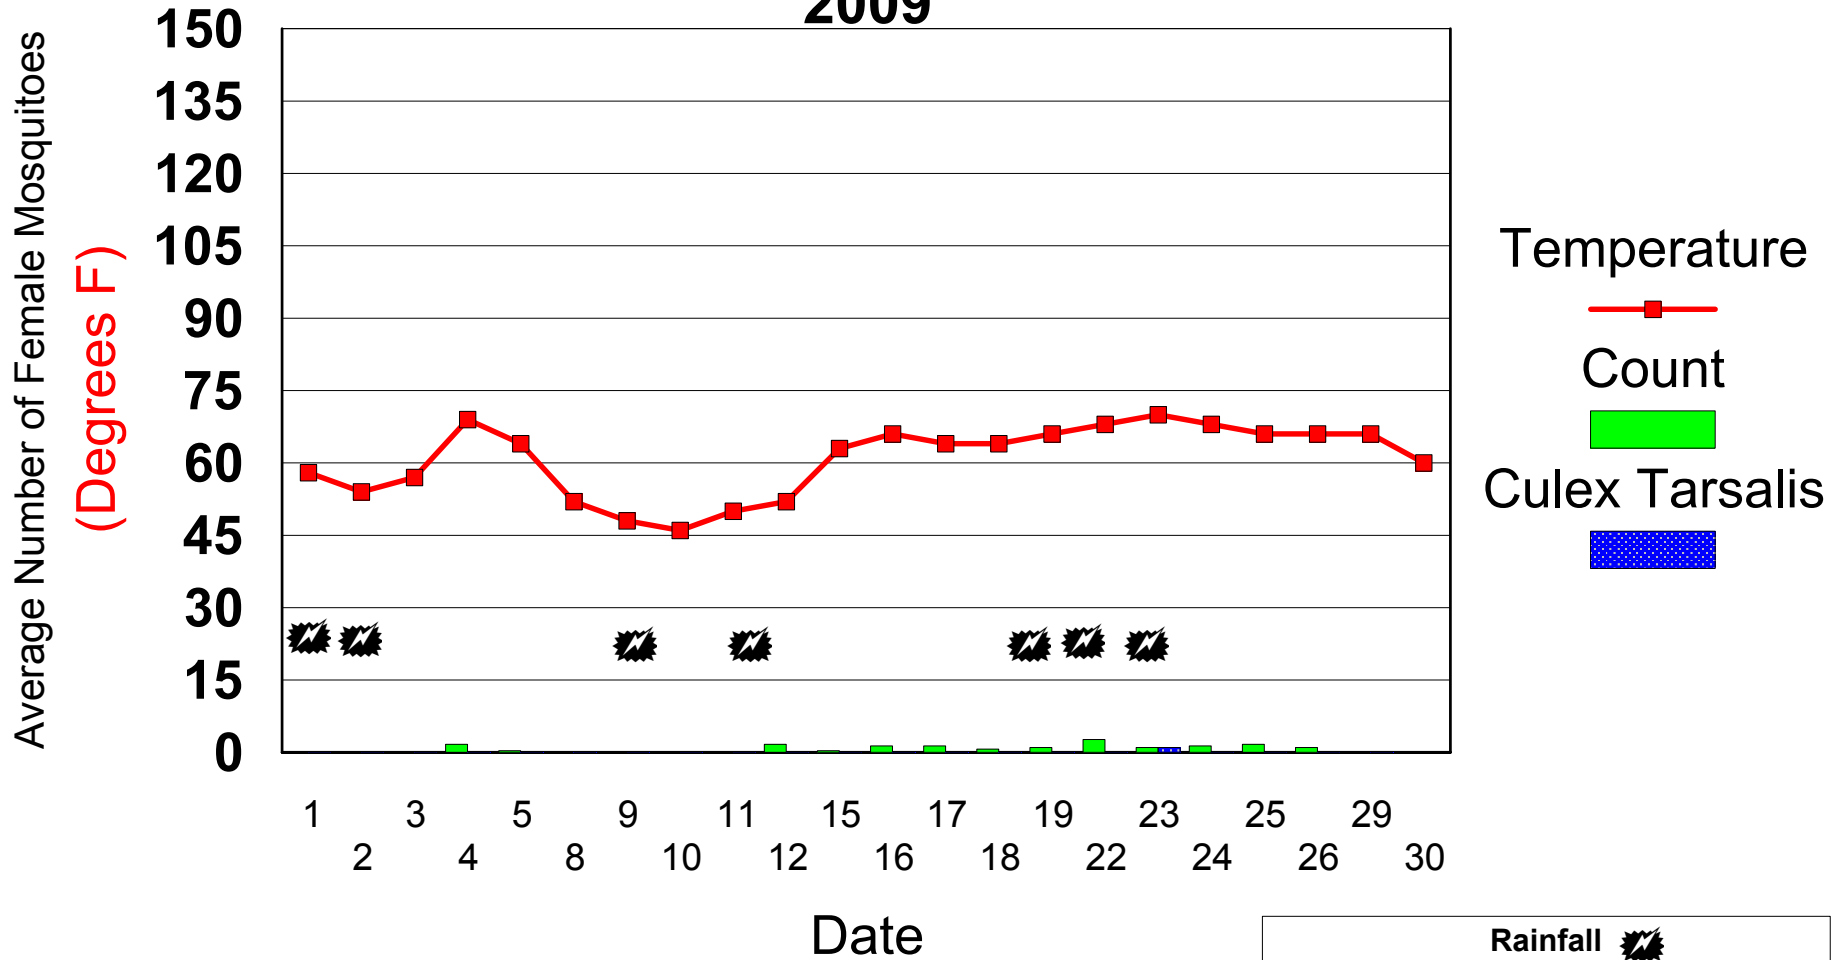

June Average Daily Mosquito Counts 2009

Spray Dates 

Rainfall 

6/1	.19	6/2	.1
6/9	.3	6/11	.05
6/18	.16	6/19	.29
		6/22	.40

June Average Daily Mosquito Counts 2009

Spray Dates ☀

☐
-

Rainfall ☀

6/1	.19	6/2	.1
6/9	.3	6/11	.05
6/18	.16	6/19	.29
		6/22	.40

June Average Daily Mosquito Counts 2009

Spray Dates ☀

☐
-

Rainfall ☀

6/1	.19	6/2	.1
6/9	.3	6/11	.05
6/18	.16	6/19	.29
		6/22	.40