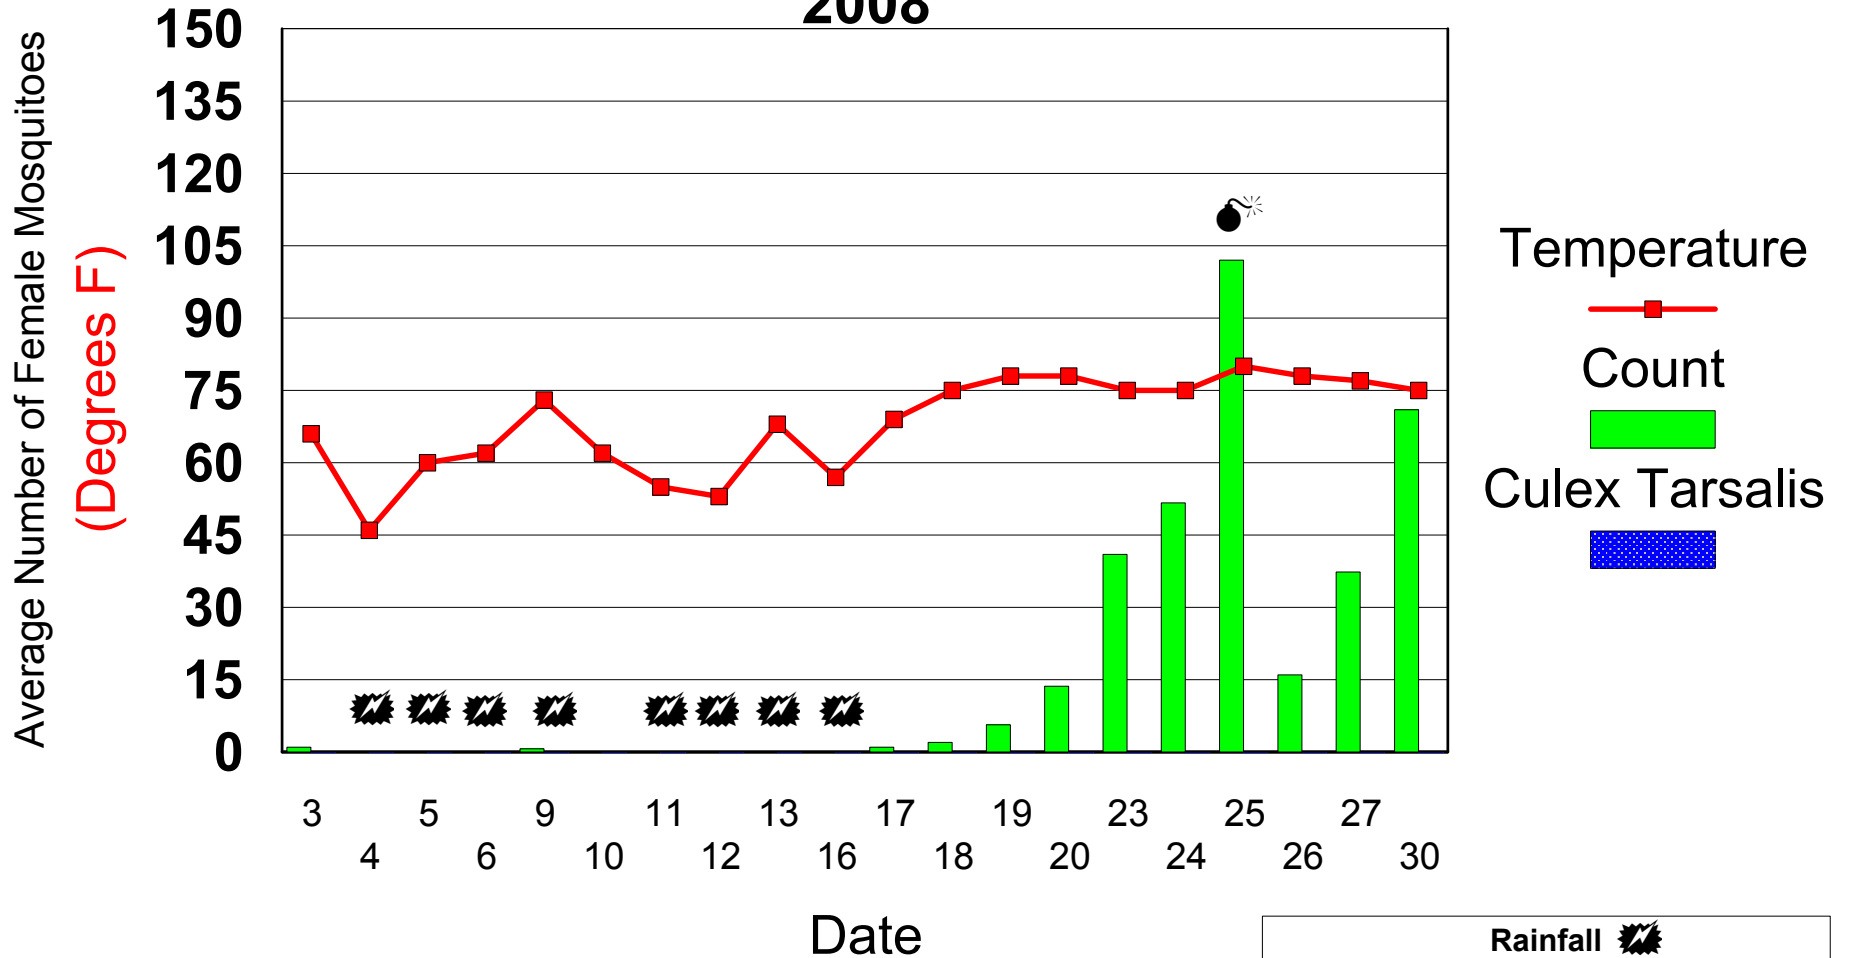

June Average Daily Mosquito Counts 2008

Spray Dates 

6/25
-

Rainfall 

6/4	.1	6/11	.01
6/5	1.6	6/12	.48
6/6	.34	6/13	.21
6/9	.8	6/16	.04