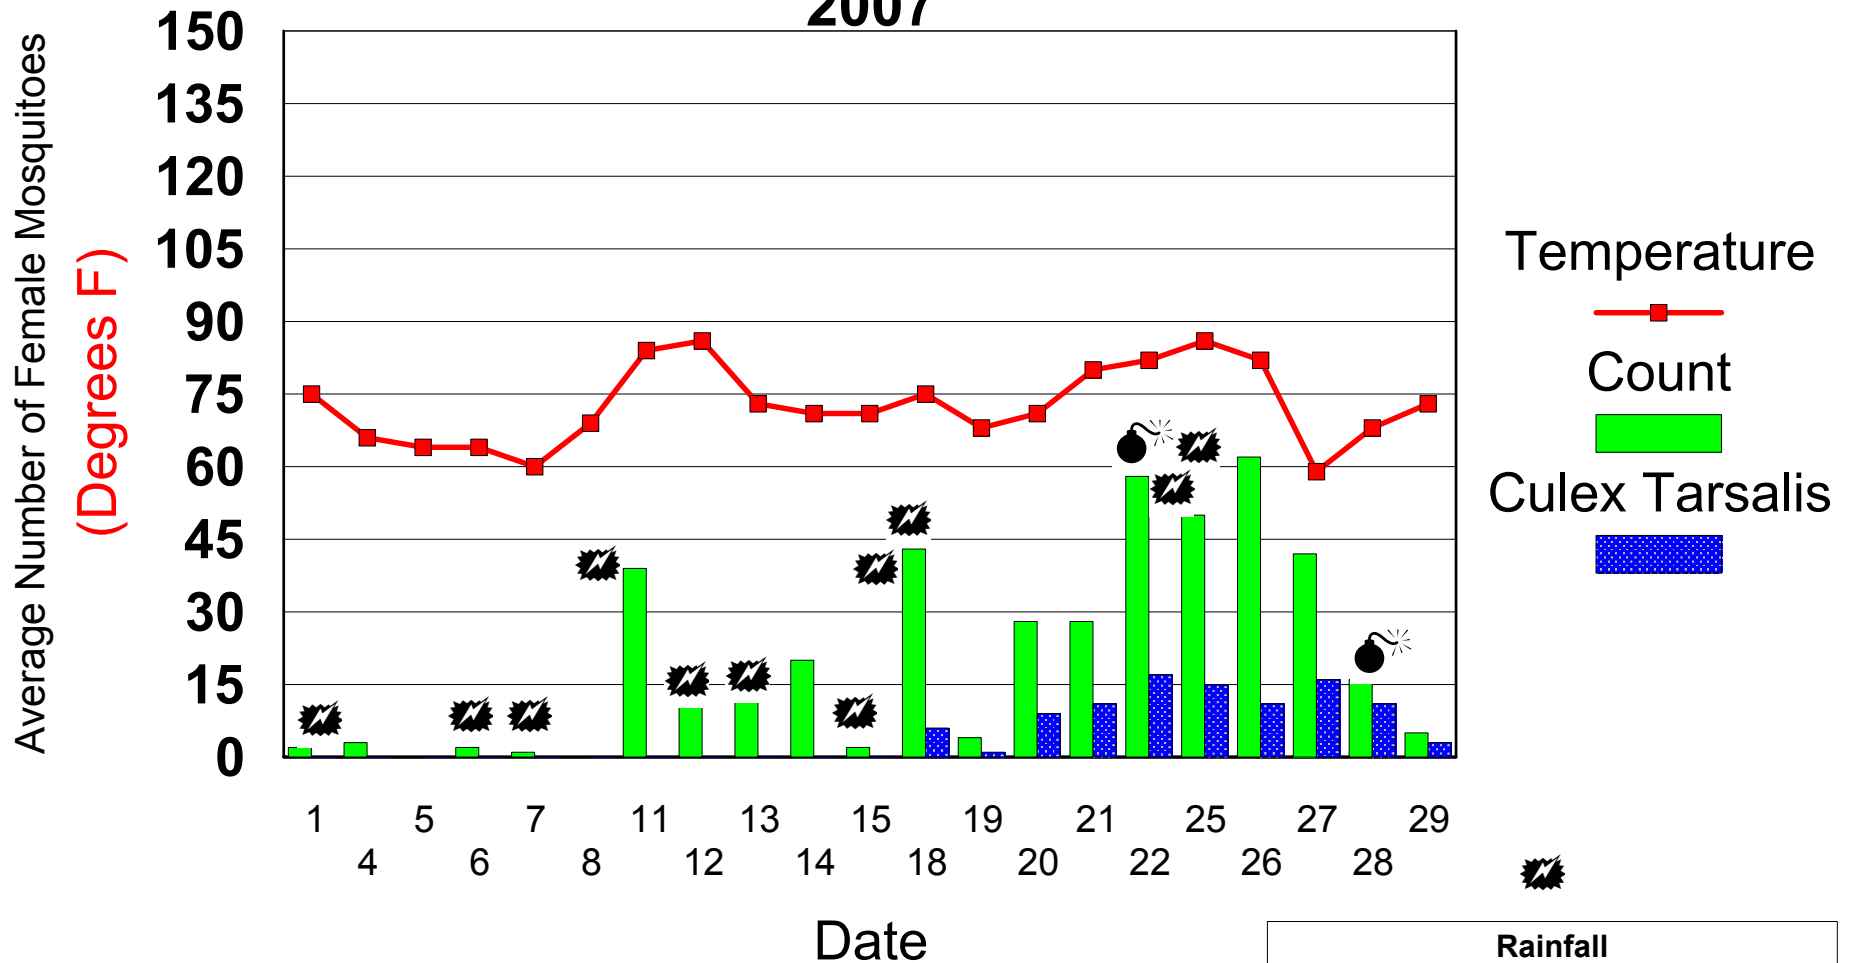

June Average Daily Mosquito Counts 2007

Spray Dates
 June 22, 2007
 June 28, 2007

Rainfall	
6/2 - 1.34 in.	6/15 - 0.19 in.
6/06 - 0.37 in.	6/17 - 0.53 in.
6/07 - 2.06 in.	6/18 - 0.60 in.
6/10 - 0.16 in.	6/23 - 0.24 in.
6/12 - 1.24 in.	6/25 - 1.30 in.
	6/13 - 0.79 in.