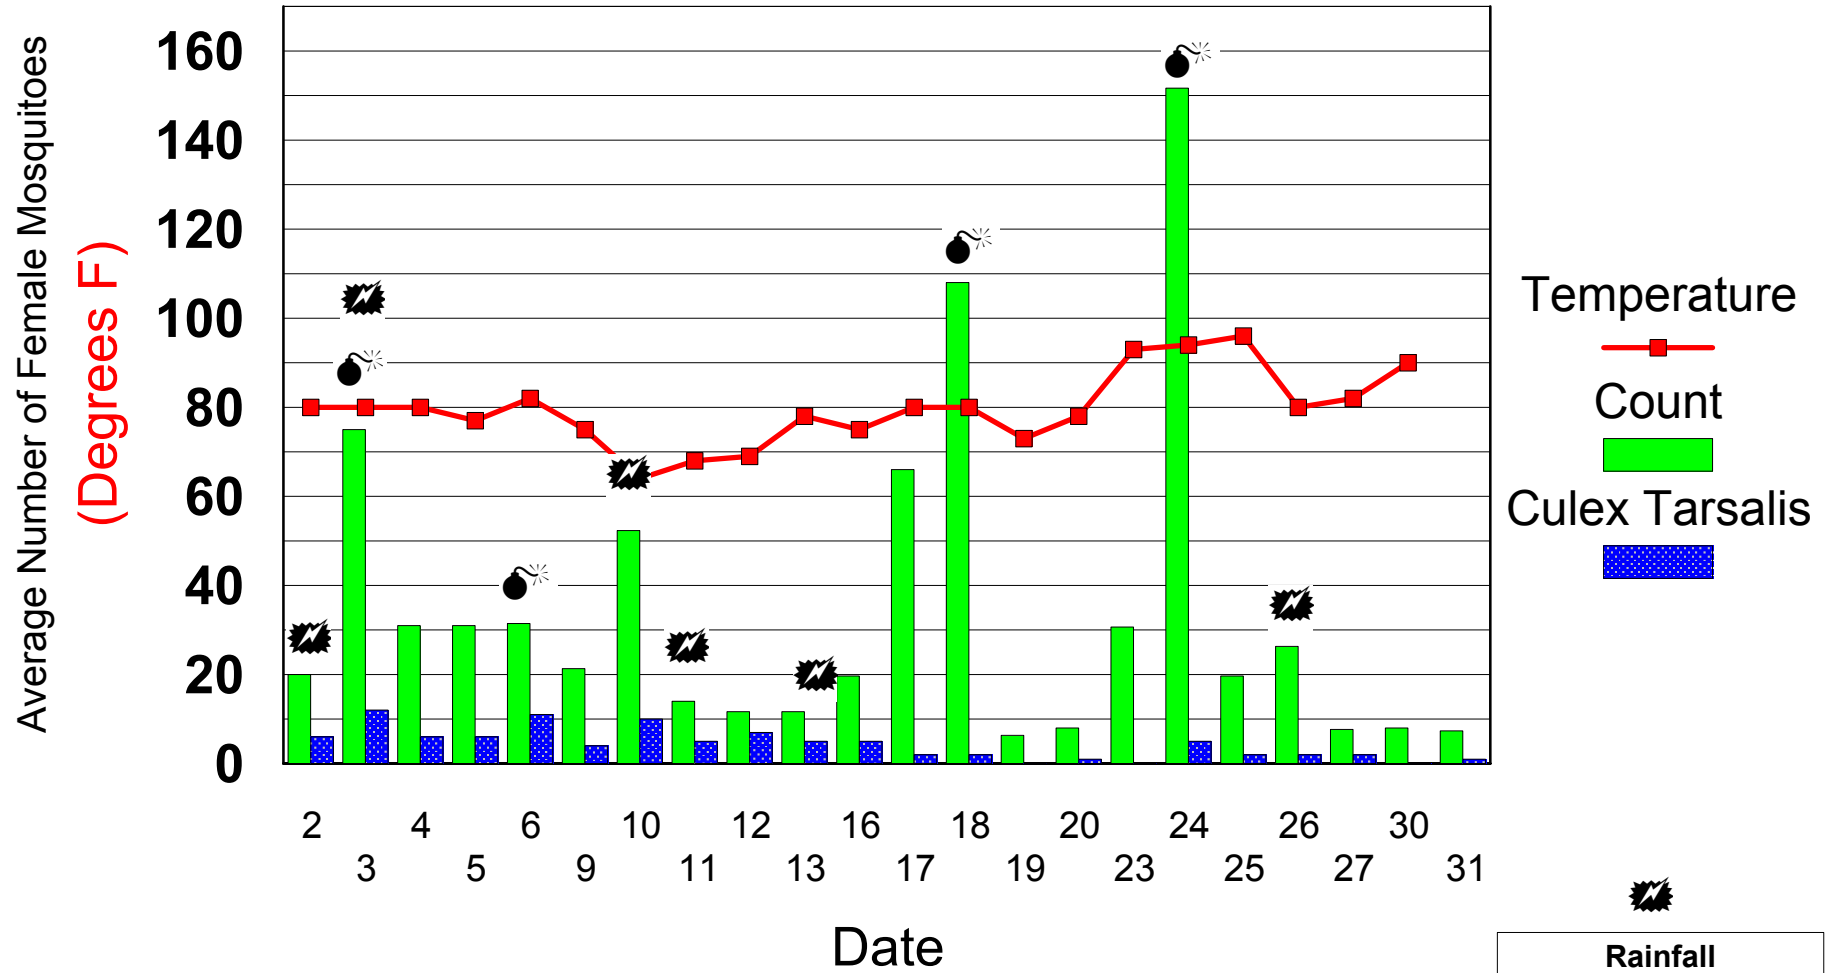

# July Average Daily Mosquito Counts 2007

**Spray Dates**  
 July 3, 2007  
 July 6, 2007  
 July 18, 2007  
 July 24, 2007

**Rainfall**  
 7/2 - 2.75 in.  
 7/3 - 0.05 in.  
 7/10 - 0.98 in.  
 7/11 - 0.10 in.  
 7/13 - 0.32 in.  
 7/26 - 0.50 in.